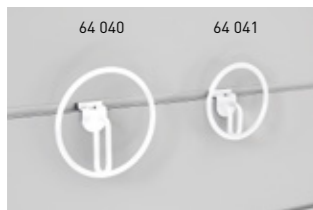

Hanging accessories

product code 64 040 / 64 041

round 137 mm (product code 64 040)  
round 107 mm (product code 64 041)

+ product colour

- VM11 white
- VM13 light blue
- VM15 orange
- VM18 black
- VM24 silver

Add the material / colour code after the product number.

Hanging accessories

product code 64 042

display ring 137 mm

+ product colour

- VM11 white
- VM13 light blue
- VM15 orange
- VM18 black
- VM24 silver