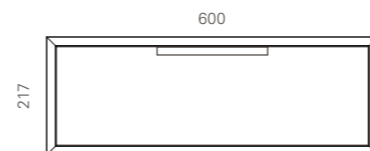

+ front panel colour / material

- V11 white
- V12 cream
- V13 light blue
- V14 olive
- V15 orange
- V16 red
- V17 dark grey
- V18 black
- V19 powder blue
- V20 light ochre
- V21 warm grey
- V22 light plum
- V23 dark plum

- T01 oak veneer
- P01 walnut veneer

Choose the colour / material for the drawer front panel. Add the code after the product number and the frame material code.