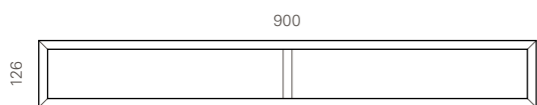

+ frame colour / material

- V11 white
- V12 cream
- V13 light blue
- V14 olive
- V15 orange
- V16 red
- V17 dark grey
- V18 black
- V19 powder blue
- V20 light ochre
- V21 warm grey
- V22 light plum
- V23 dark plum

- T01 oak veneer
- P01 walnut veneer

Add the frame material / colour code after the product number.

+ back panel colour

- V11 white
- V12 cream
- V13 light blue
- V14 olive
- V15 orange
- V16 red
- V17 dark grey
- V18 black
- V19 powder blue
- V20 light ochre
- V21 warm grey
- V22 light plum
- V23 dark plum

Choose the colour / material for the back panel. Add the code after the product number and the frame material code.

Serial 20 product code 68 201

Shelf unit

height 217 mm
width 300 mm
depth 380 mm

+ frame colour / material

- V11 white
- V12 cream
- V13 light blue
- V14 olive
- V15 orange
- V16 red
- V17 dark grey
- V18 black
- V19 powder blue
- V20 light ochre
- V21 warm grey
- V22 light plum
- V23 dark plum

- T01 oak veneer
- P01 walnut veneer

Add the frame material / colour code after the product number.