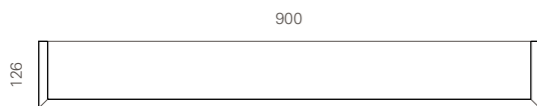

Serial 10 product code 68 102

Shelf with sides

height 126 mm
width 900 mm
depth 290 mm

+ frame colour / material

- V11 white
- V12 cream
- V13 light blue
- V14 olive
- V15 orange
- V16 red
- V17 dark grey
- V18 black
- V19 powder blue
- V20 light ochre
- V21 warm grey
- V22 light plum
- V23 dark plum

- T01 oak veneer
- P01 walnut veneer

Add the material / colour code after the product number.