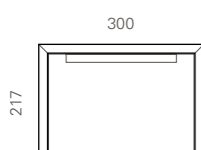

+ front panel colour / material

- V11 white
- V12 cream
- V13 light blue
- V14 olive
- V15 orange
- V16 red
- V17 dark grey
- V18 black
- V19 powder blue
- V20 light ochre
- V21 warm grey
- V22 light plum
- V23 dark plum

- T01 oak veneer
- P01 walnut veneer

Choose the colour / material for the drawer front panel. Add the code after the product number and the frame material code.