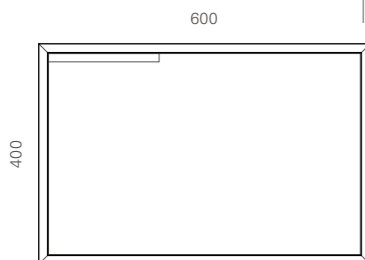

+ frame colour / material

- V11 white
- V12 cream
- V13 light blue
- V14 olive
- V15 orange
- V16 red
- V17 dark grey
- V18 black
- V19 powder blue
- V20 light ochre
- V21 warm grey
- V22 light plum
- V23 dark plum

- T01 oak veneer
- P01 walnut veneer

Add the frame material / colour code after the product number.

+ fabric

- K01 grey
- K02 black

Choose the colour for the fabric. Add the code after the product number and the frame material code.

Serial 40

product code 68 422 / 68 423

Cabinet with a door,
one adjustable middle shelf

the door opens to the right,
(product code 68 422)

the door opens to the left,
(product code 68 423)

height 400 mm
width 600 mm
depth 380 mm