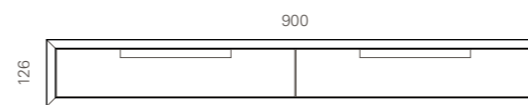

+ frame colour / material

- V11 white
- V12 cream
- V13 light blue
- V14 olive
- V15 orange
- V16 red
- V17 dark grey
- V18 black
- V19 powder blue
- V20 light ochre
- V21 warm grey
- V22 light plum
- V23 dark plum

- T01 oak veneer
- P01 walnut veneer

Add the frame material / colour code after the product number.