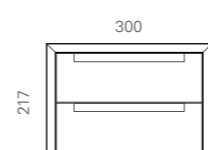

+ front panel colour / material

- V11 white
- V12 cream
- V13 light blue
- V14 olive
- V15 orange
- V16 red
- V17 dark grey
- V18 black
- V19 powder blue
- V20 light ochre
- V21 warm grey
- V22 light plum
- V23 dark plum

- T01 oak veneer
- P01 walnut veneer

Choose the colour / material for the drawer front panel. Add the code after the product number and the frame material code.