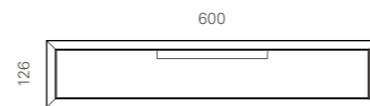

+ frame colour / material

- V11 white
- V12 cream
- V13 light blue
- V14 olive
- V15 orange
- V16 red
- V17 dark grey
- V18 black
- V19 powder blue
- V20 light ochre
- V21 warm grey
- V22 light plum
- V23 dark plum

- T01 oak veneer
- P01 walnut veneer

Add the panel frame / colour code after the product number.