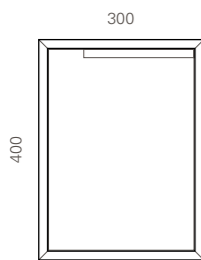

the door opens to the right  
(product code 68 420)

the door opens to the left  
(product code 68 421)

height 400 mm  
width 300 mm  
depth 380 mm

+ frame colour / material

- V11 white
- V12 cream
- V13 light blue
- V14 olive
- V15 orange
- V16 red
- V17 dark grey
- V18 black
- V19 powder blue
- V20 light ochre
- V21 warm grey
- V22 light plum
- V23 dark plum

product code 68 427

**Hi-fi unit**, high

height 400 mm, (290 mm)  
width 600 mm, (558 mm)  
**depth 380 mm, (335 mm)**

+ frame colour / material

- V11 white
- V12 cream
- V13 light blue
- V14 olive
- V15 orange
- V16 red
- V17 dark grey
- V18 black
- V19 powder blue
- V20 light ochre
- V21 warm grey
- V22 light plum
- V23 dark plum