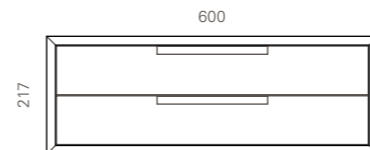

+ front panel colour / material

- V11 white
- V12 cream
- V13 light blue
- V14 olive
- V15 orange
- V16 red
- V17 dark grey
- V18 black
- V19 powder blue
- V20 light ochre
- V21 warm grey
- V22 light plum
- V23 dark plum

- T01 oak veneer
- P01 walnut veneer

Choose the colour / material for the drawer front panel. Add the code after the product number and the frame material code.