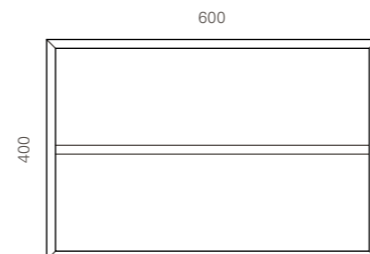

+ frame colour / material

- V11 white
- V12 cream
- V13 light blue
- V14 olive
- V15 orange
- V16 red
- V17 dark grey
- V18 black
- V19 powder blue
- V20 light ochre
- V21 warm grey
- V22 light plum
- V23 dark plum

- T01 oak veneer
- P01 walnut veneer

Add the frame material / colour code after the product number.

+ front panel colour / material

- V11 white
- V12 cream
- V13 light blue
- V14 olive
- V15 orange
- V16 red
- V17 dark grey
- V18 black
- V19 powder blue
- V20 light ochre
- V21 warm grey
- V22 light plum
- V23 dark plum

- T01 oak veneer
- P01 walnut veneer

Choose the colour / material for the drawer front panel. Add the code after the product number and the frame material code.

Serial 40

product code 68 402

Shelf unit,
1 adjustable middle shelf

height 400 mm
width 600 mm
depth 380 mm