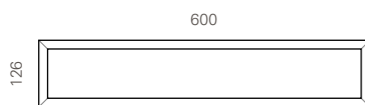

+ frame colour / material

- V11 white
- V12 cream
- V13 light blue
- V14 olive
- V15 orange
- V16 red
- V17 dark grey
- V18 black
- V19 powder blue
- V20 light ochre
- V21 warm grey
- V22 light plum
- V23 dark plum

- T01 oak veneer
- P01 walnut veneer

Add the frame material / colour code after the product number.