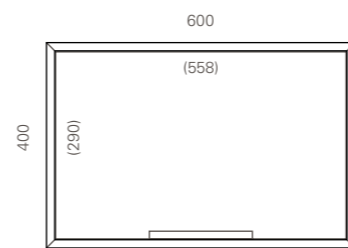

the door opens to the right  
(product code 68 420)

the door opens to the left  
(product code 68 421)

height 400 mm  
width 300 mm  
depth 380 mm

+ frame colour / material

- V11 white
- V12 cream
- V13 light blue
- V14 olive
- V15 orange
- V16 red
- V17 dark grey
- V18 black
- V19 powder blue
- V20 light ochre
- V21 warm grey
- V22 light plum
- V23 dark plum

- T01 oak veneer
- P01 walnut veneer

Choose the colour / material for the door. Add the code after the product number and the frame material code.

Serial 40

product code 68 425

**Hi-fi unit**, high

height 400 mm, (290 mm)  
width 600 mm, (558 mm)  
**depth 500 mm, (455 mm)**

product code 68 427

**Hi-fi unit**, high

height 400 mm, (290 mm)  
width 600 mm, (558 mm)  
**depth 380 mm, (335 mm)**

+ frame colour / material

- V11 white
- V12 cream
- V13 light blue
- V14 olive
- V15 orange
- V16 red
- V17 dark grey
- V18 black
- V19 powder blue
- V20 light ochre
- V21 warm grey
- V22 light plum
- V23 dark plum